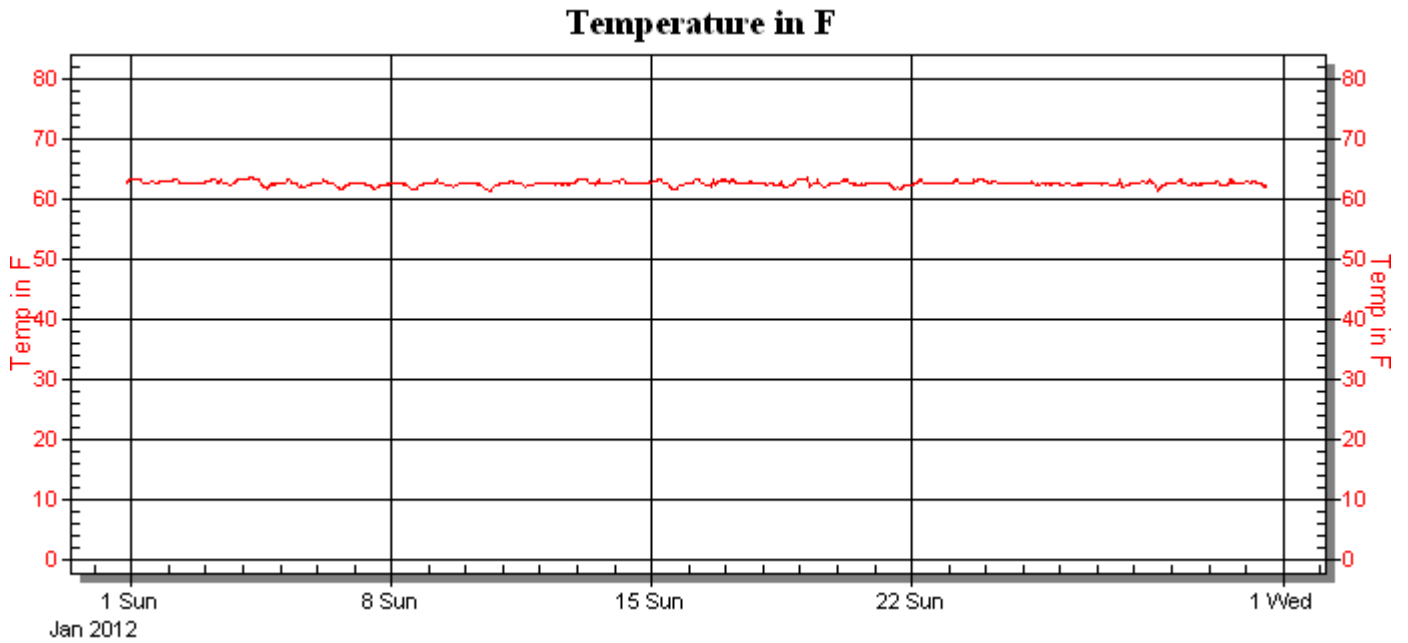

NOTEBOOK COMPARISON REPORT for: 2012Papy

Temp Comparison

RH Comparison