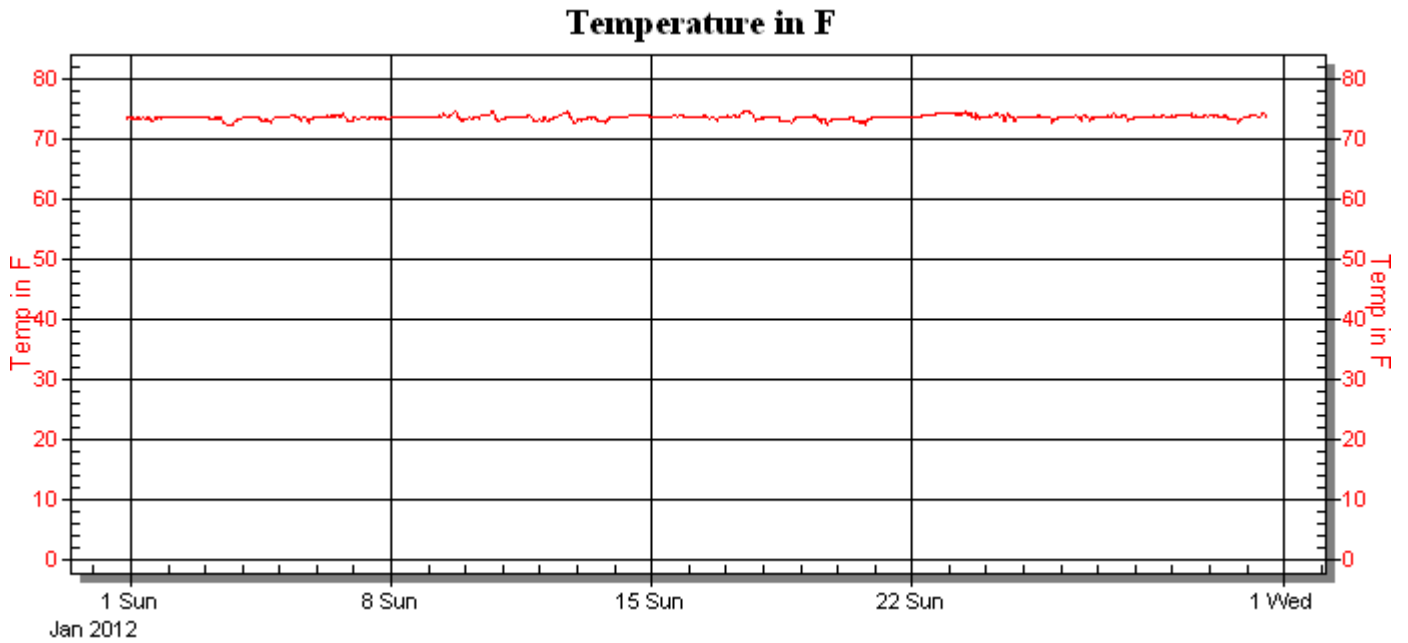

NOTEBOOK COMPARISON REPORT for: 2012Museums

Temp Comparison

RH Comparison