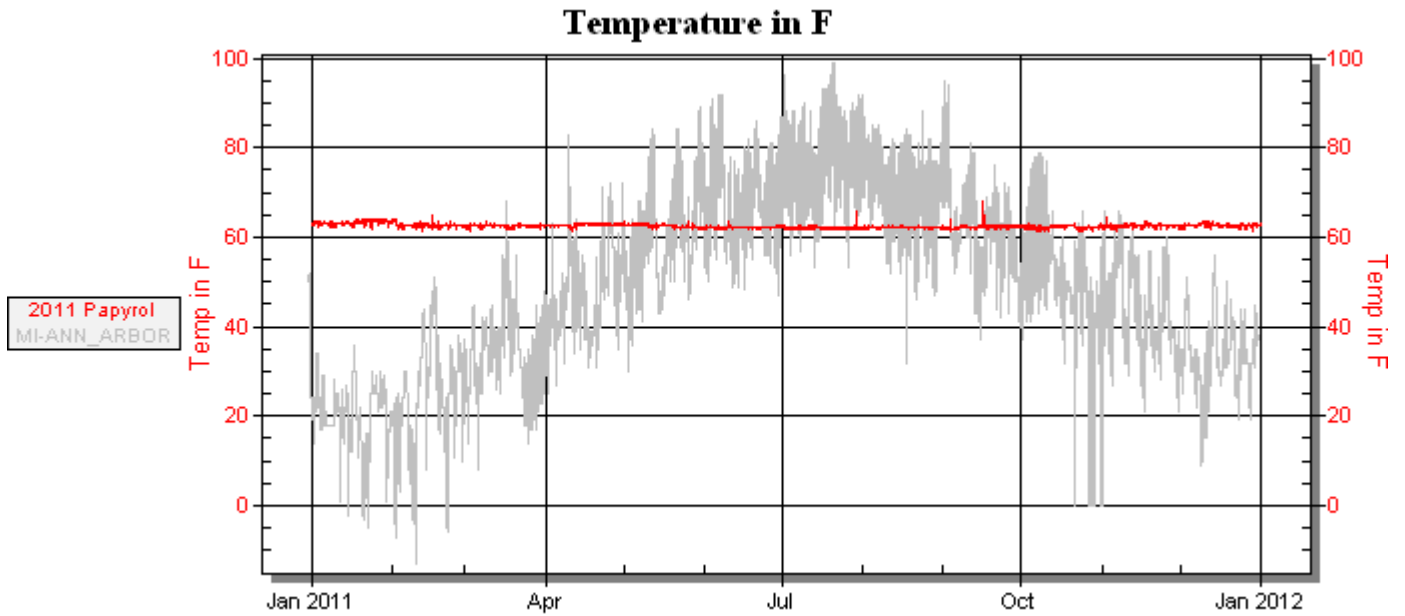

NOTEBOOK COMPARISON REPORT for: 2011Papy

Temp Comparison

RH Comparison