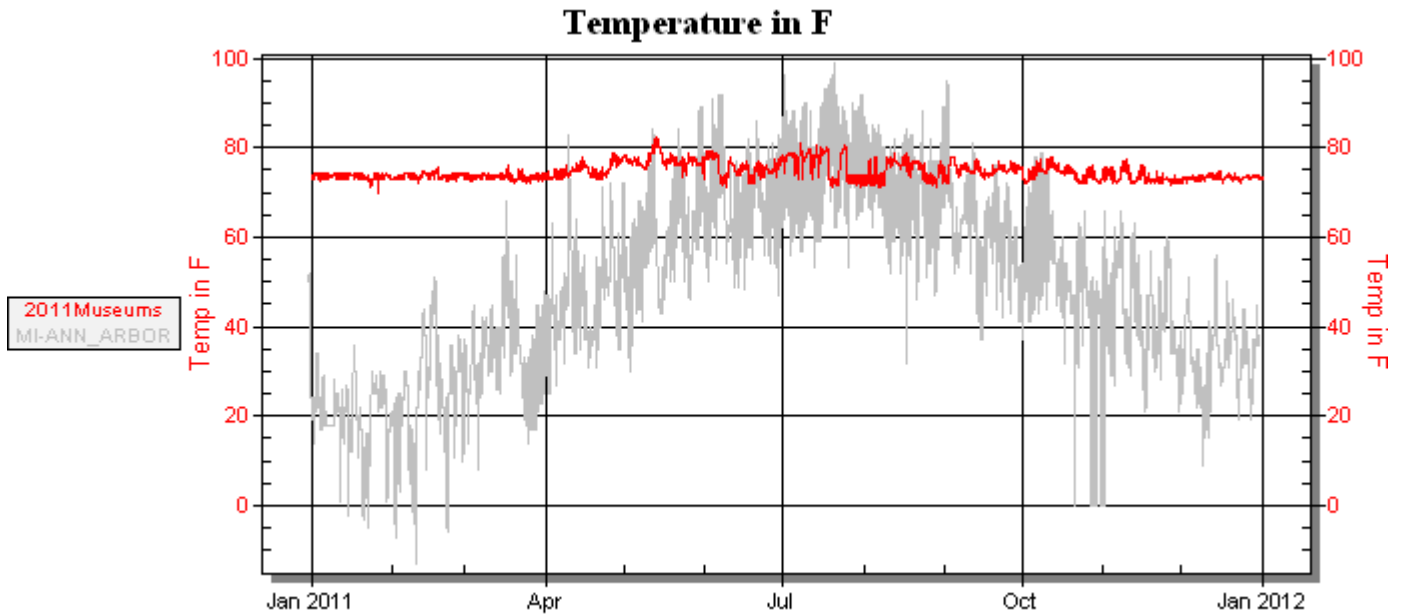

NOTEBOOK COMPARISON REPORT for: 2011Museums

Temp Comparison

RH Comparison