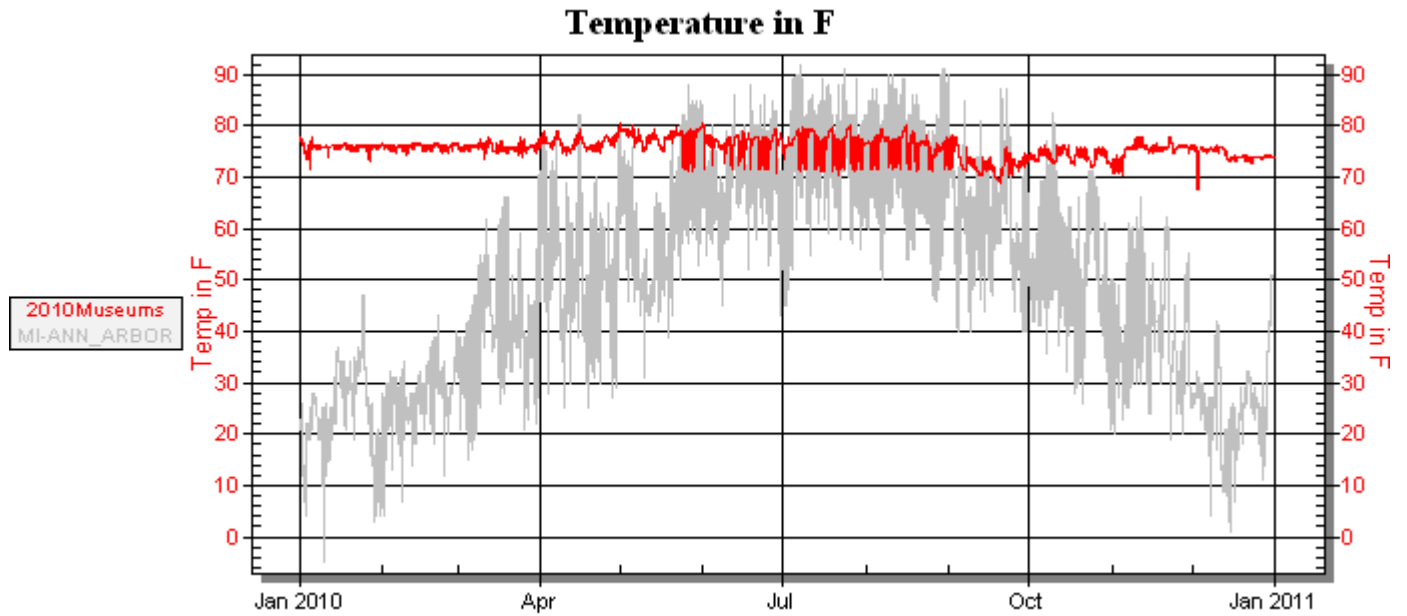

NOTEBOOK COMPARISON REPORT for: 2010Museums

Temp Comparison

RH Comparison