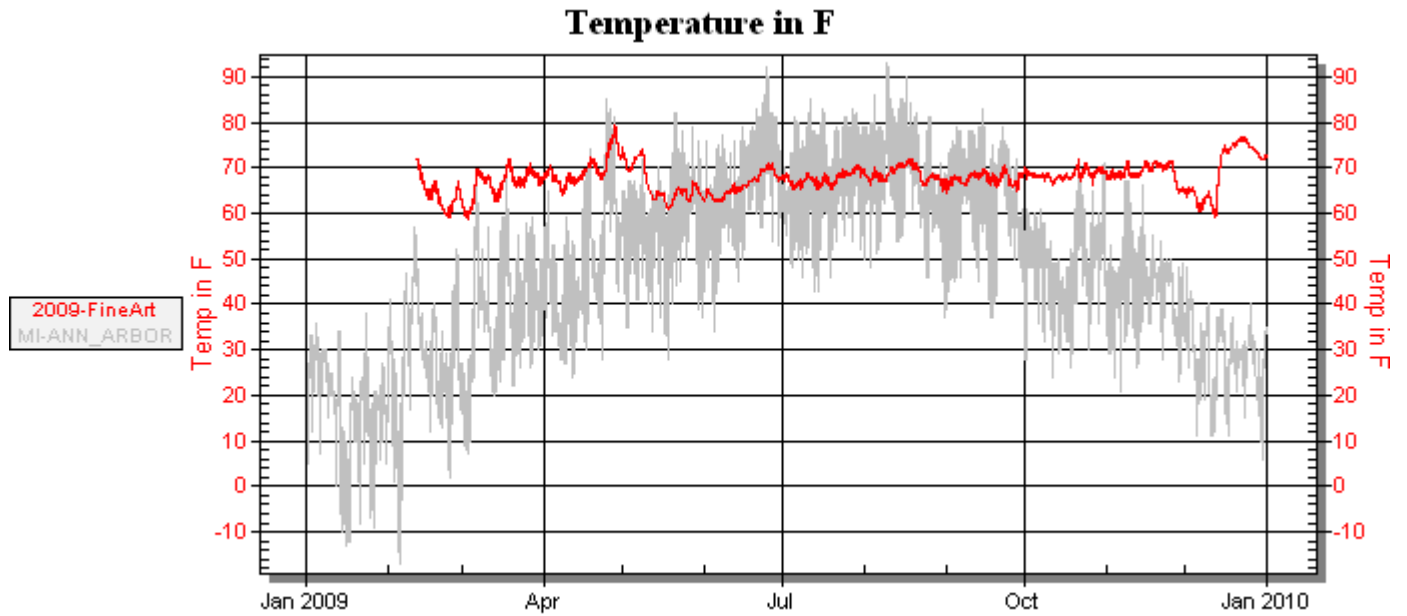

NOTEBOOK COMPARISON REPORT for: 2009FineArt

Temp Comparison

RH Comparison